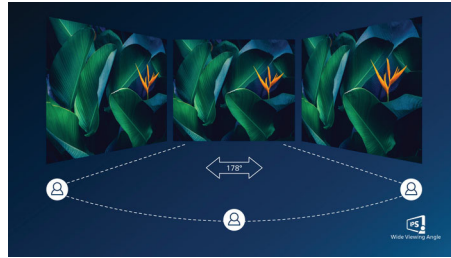

IPS technology

IPS displays use an advanced technology which gives you extra wide viewing angles of 178/178 degree, making it possible to view the display from almost any angle. Unlike standard TN panels, IPS displays gives you remarkably crisp images with vivid colors, making it ideal not only for Photos, movies and web browsing, but also for professional applications which demand color accuracy and consistent brightness at all times.