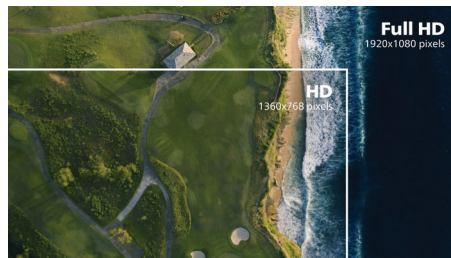

16:9 Full HD display

Picture quality matters. Regular displays deliver quality, but you expect more. This display features enhanced Full HD 1920 x 1080 resolution. With Full HD for crisp detail paired with high brightness, incredible contrast and realistic colors expect a true to life picture.

24E1N1300AE/00