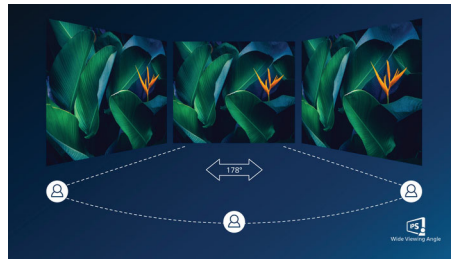

1ms MPRT fast response

MPRT (motion picture response time) is more intuitive way to describe the response time, which directly refers the duration from seeing blurry noise to clean and crisp images. Philips gaming monitor with 1 ms MPRT effectively eliminates smearing and motion blur, delivers sharper and precise visuals to enhance gaming experience. Best choice for playing thrilling and twitch-sensitive games.

IPS technology

IPS displays use an advanced technology which gives you extra wide viewing angles of 178/178 degree, making it possible to view the display from almost any angle. Unlike standard TN panels, IPS displays gives you remarkably crisp images with vivid colors, making it ideal not only for Photos, movies and web browsing, but also for professional applications which demand color accuracy and consistent brightness at all times.