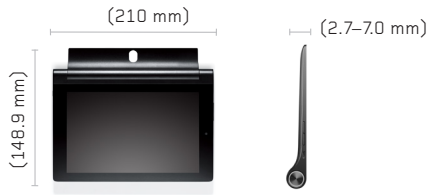

3 People who want the latest, coolest mobile device that's perfect for everything they do.

0800 123 1234
WWW.LENOVO.COM

Lenovo® recommends Windows.

lenovo FOR
THOSE
WHO DO.™

SPECIFICATIONS

DESIGN

Weight

426 g (0.94 lbs)

Operating System

Windows 8.1 with Bing
for Small Tablets

Display

Size

8" Full HD (1920 x 1200)
IPS display

Type

Capacitive touchscreen,
10-point multitouch

Color